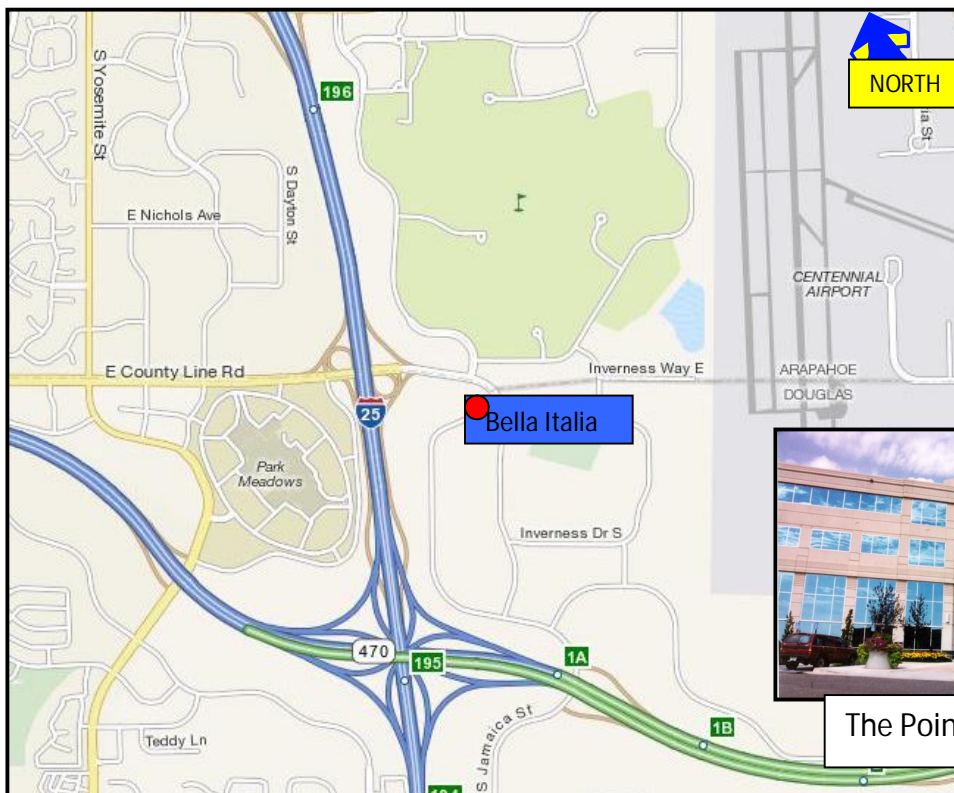

WE ARE MOVING DECEMBER 1, 2009 !

The Bella Italia Travel Center

8310 S. Valley Highway, Suite 300

Englewood, Colorado 80112

Tel. 303.524.1503 Fax. 303.524.1101

www.bellaitaliatours.com

Gianfranco Russu Direct: 303.929.2355 gf@bellaitaliatours.com

Julie Genovesi Direct: 303.929.7203 julie@bellaitaliatours.com

Vicki Phillips Direct: 720.839.8066 vicki@bellaitaliatours.com

DIRECTIONS:

Take 1-25 and exit on County Line Road. Turn east and continue on County Line Road, which becomes Inverness Parkway for .4 miles. You will go through three stop lights. At the 3rd stop light turn right on South Valley Highway Road, turn right into the 2nd parking lot at The Point.

The Point at Inverness